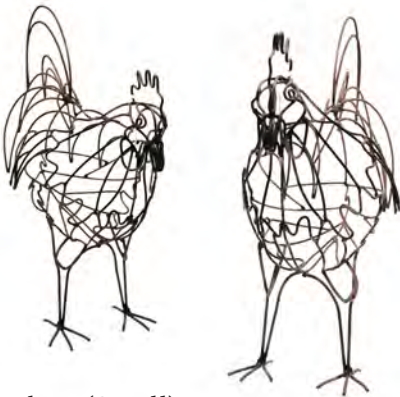

NETSHOMI ZAM

CONTEMPORARY WIRE ART

info@netshomizam.com

www.netshomizam.com

Beaded Lion Head
Mild steel welded frame
with glass beads.

Beaded Leopard Head
Mild steel welded frame with glass beads.
H: 32 cm W: 30 cm L: 32 cm W: 2.3 kg

Beaded Springbok Head
Mild steel welded frame with glass beads

Beaded Impala Head
Mild steel welded frame with glass beads.
H: 63 cm W: 48 cm L: 43 cm W: 3.1 kg

All items: Rusted or natural mild steel wire. Can be epoxy coated in various colours (on request)

Wire Cheetah (Small)
H: 18 cm W: 8 cm L: 37 cm W: 0.52 kg

Cheetah Head

Wire Elephant (Small)
H: 32 cm W: 26 cm L: 50 cm W: 0.75 kg

Wire Giraffe (Small)
H: 56 cm W: 10 cm L: 42 cm W: 0.95 kg

Chicken (Small)

Rabbit (Small)

Duck (Small)

Wire Impala (Small)
H: 31 cm W: 10 cm L: 32 cm W: 0.6 kg