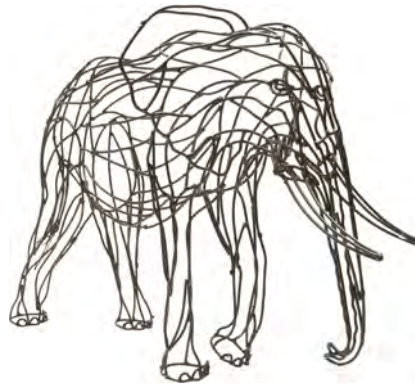

Beaded Cheetah Head
Mild steel welded frame with glass beads.
H: 20 cm W: 23 cm L: 30 cm W: 1.55 kg

Beaded Oryx Head
Mild steel welded frame with glass beads.
H: 130 cm W: 62 cm L: 56 cm W: 6.1 kg

Beaded Tiger Head
Mild steel welded frame with glass beads.
H: 35 cm W: 40 cm L: 40 cm W: 4.2 kg

Beaded Springbok Head
Mild steel welded frame with glass beads

Beaded Impala Head
Mild steel welded frame with glass beads.
H: 63 cm W: 48 cm L: 43 cm W: 3.1 kg

All items: Rusted or natural mild steel wire. Can be epoxy coated in various colours (on request)

Wire Cheetah (Small)
H: 18 cm W: 8 cm L: 37 cm W: 0.52 kg

Cheetah Head

Wire Elephant (Small)
H: 32 cm W: 26 cm L: 50 cm W: 0.75 kg

Wire Giraffe (Small)
H: 56 cm W: 10 cm L: 42 cm W: 0.95 kg

Chicken (Small)

Rabbit (Small)

Duck (Small)

Wire Impala (Small)
H: 31 cm W: 10 cm L: 32 cm W: 0.6 kg