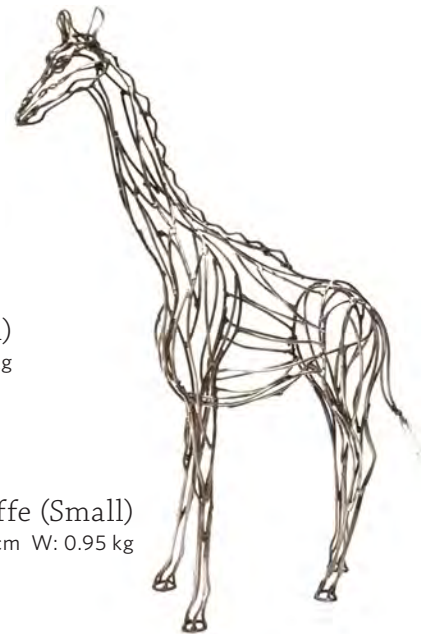

NETSHOMI ZAM

CONTEMPORARY WIRE ART

info@netshomizam.com

www.netshomizam.com

Beaded Lion Head
Mild steel welded frame
with glass beads.

Beaded Leopard Head
Mild steel welded frame with glass beads.
H: 32 cm W: 30 cm L: 32 cm W: 2.3 kg

Beaded Cheetah Head
Mild steel welded frame with glass beads.
H: 20 cm W: 23 cm L: 30 cm W: 1.55 kg

Beaded Oryx Head
Mild steel welded frame with glass beads.
H: 130 cm W: 62 cm L: 56 cm W: 6.1 kg

Beaded Tiger Head
Mild steel welded frame with glass beads.
H: 35 cm W: 40 cm L: 40 cm W: 4.2 kg

Beaded Springbok Head
Mild steel welded frame with glass beads

Beaded Impala Head
Mild steel welded frame with glass beads.
H: 63 cm W: 48 cm L: 43 cm W: 3.1 kg

All items: Rusted or natural mild steel wire. Can be epoxy coated in various colours (on request)

Wire Cheetah (Small)
H: 18 cm W: 8 cm L: 37 cm W: 0.52 kg

Cheetah Head

Wire Elephant (Small)
H: 32 cm W: 26 cm L: 50 cm W: 0.75 kg

Wire Giraffe (Small)
H: 56 cm W: 10 cm L: 42 cm W: 0.95 kg

Chicken (Small)