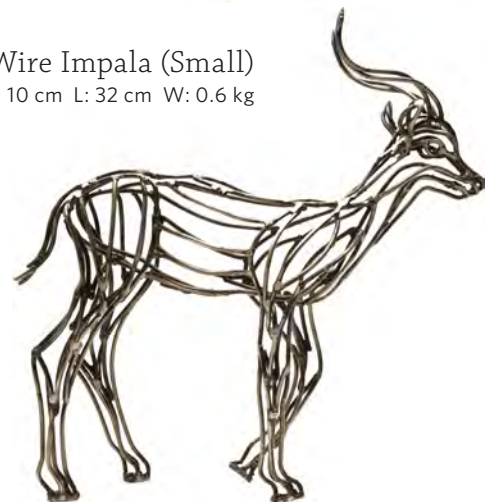

NETSHOMI ZAM

CONTEMPORARY WIRE ART

info@netshomizam.com

www.netshomizam.com

Beaded Lion Head
Mild steel welded frame
with glass beads.

Beaded Leopard Head
Mild steel welded frame with glass beads.
H: 32 cm W: 30 cm L: 32 cm W: 2.3 kg

Beaded Springbok Head
Mild steel welded frame with glass beads

Beaded Impala Head
Mild steel welded frame with glass beads.
H: 63 cm W: 48 cm L: 43 cm W: 3.1 kg

All items: Rusted or natural mild steel wire. Can be epoxy coated in various colours (on request)

Wire Cheetah (Small)
H: 18 cm W: 8 cm L: 37 cm W: 0.52 kg

Cheetah Head

Wire Elephant (Small)
H: 32 cm W: 26 cm L: 50 cm W: 0.75 kg

Wire Giraffe (Small)
H: 56 cm W: 10 cm L: 42 cm W: 0.95 kg

Chicken (Small)

Rabbit (Small)

Duck (Small)

Wire Impala (Small)
H: 31 cm W: 10 cm L: 32 cm W: 0.6 kg