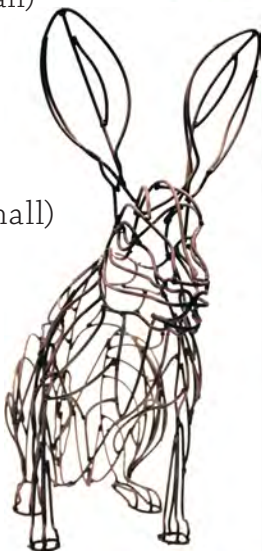

NETSHOMI ZAM

CONTEMPORARY WIRE ART

info@netshomizam.com

www.netshomizam.com

Beaded Lion Head
Mild steel welded frame
with glass beads.

Beaded Leopard Head
Mild steel welded frame with glass beads.
H: 32 cm W: 30 cm L: 32 cm W: 2.3 kg

Beaded Springbok Head
Mild steel welded frame with glass beads

Beaded Impala Head
Mild steel welded frame with glass beads.
H: 63 cm W: 48 cm L: 43 cm W: 3.1 kg

All items: Rusted or natural mild steel wire. Can be epoxy coated in various colours (on request)

Wire Cheetah (Small)
H: 18 cm W: 8 cm L: 37 cm W: 0.52 kg

Cheetah Head

Wire Elephant (Small)
H: 32 cm W: 26 cm L: 50 cm W: 0.75 kg

Wire Giraffe (Small)
H: 56 cm W: 10 cm L: 42 cm W: 0.95 kg

Chicken (Small)

Rabbit (Small)

Duck (Small)

Wire Impala (Small)
H: 31 cm W: 10 cm L: 32 cm W: 0.6 kg